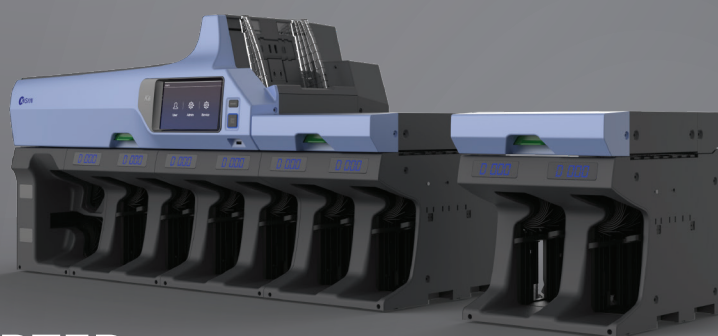

NEW

K6

MODULAR PREMIUM 4+2 POCKET FITNESS SORTER

Dual pocket expandable module and flexible pocket assignment system.

Maximized cash handling productivity with easy configuration for diverse sorting and pocket accessibility.

EFFICIENT WORKING PRIVILEGE

Dual Pocket Expandable
(MAX 16 pockets)

Flexible & Easy Pocket Assignment

Reject pocket as same location
with the others

EASY MAINTENANCE

Wide Opened Pocket Design

Simple path

Reliable Push Mechanism

DIVERSE SORTING SYSTEM

Multi/Auto Currency

Pocket capacity max 500
(for ATM cassette)

KISAN

REJECT INDICATOR LAMP

Easy Recognition of suspected notes

POCKET CAPACITY

Efficient Volume for ATM cassette
(Max 500)

# of Pockets	Main 4+2, Ext. 2~12 (6 Module) MAX 16 + 2
Hopper Capacity	1500
Stacker Capacity	500
Reject Capacity	Reject 1-100, Reject 2-200
Normal Count	1000
Value Count	1000
Fitness Speed	1000
S/N Speed	1000
Dimension(W/H/D)	Main 731X534X392 Ext.(2P)276X348X392
Weight	Main 55kg, Ext 10kg
Functions	Multi Curr. 20 Auto, Mix, Batch Card Face&Orientation, S/N (OCR), Fitness
S/N Reading	O
Fitness(F type)	O
Currency	48
Sensor	Dual CIS, UV, MG(18ch), IR, US Serial Port x 4
Connectivity/ Interface	LAN x 2 (Normal & Debug) USB x 1
OS	Linux
Screen	7" Touch Display (800 x 480 Pixels)
Options & Special Features	Dual Pocket Extendable Structure Interactive Pocket Structure Batch Card support Support External Data Screen